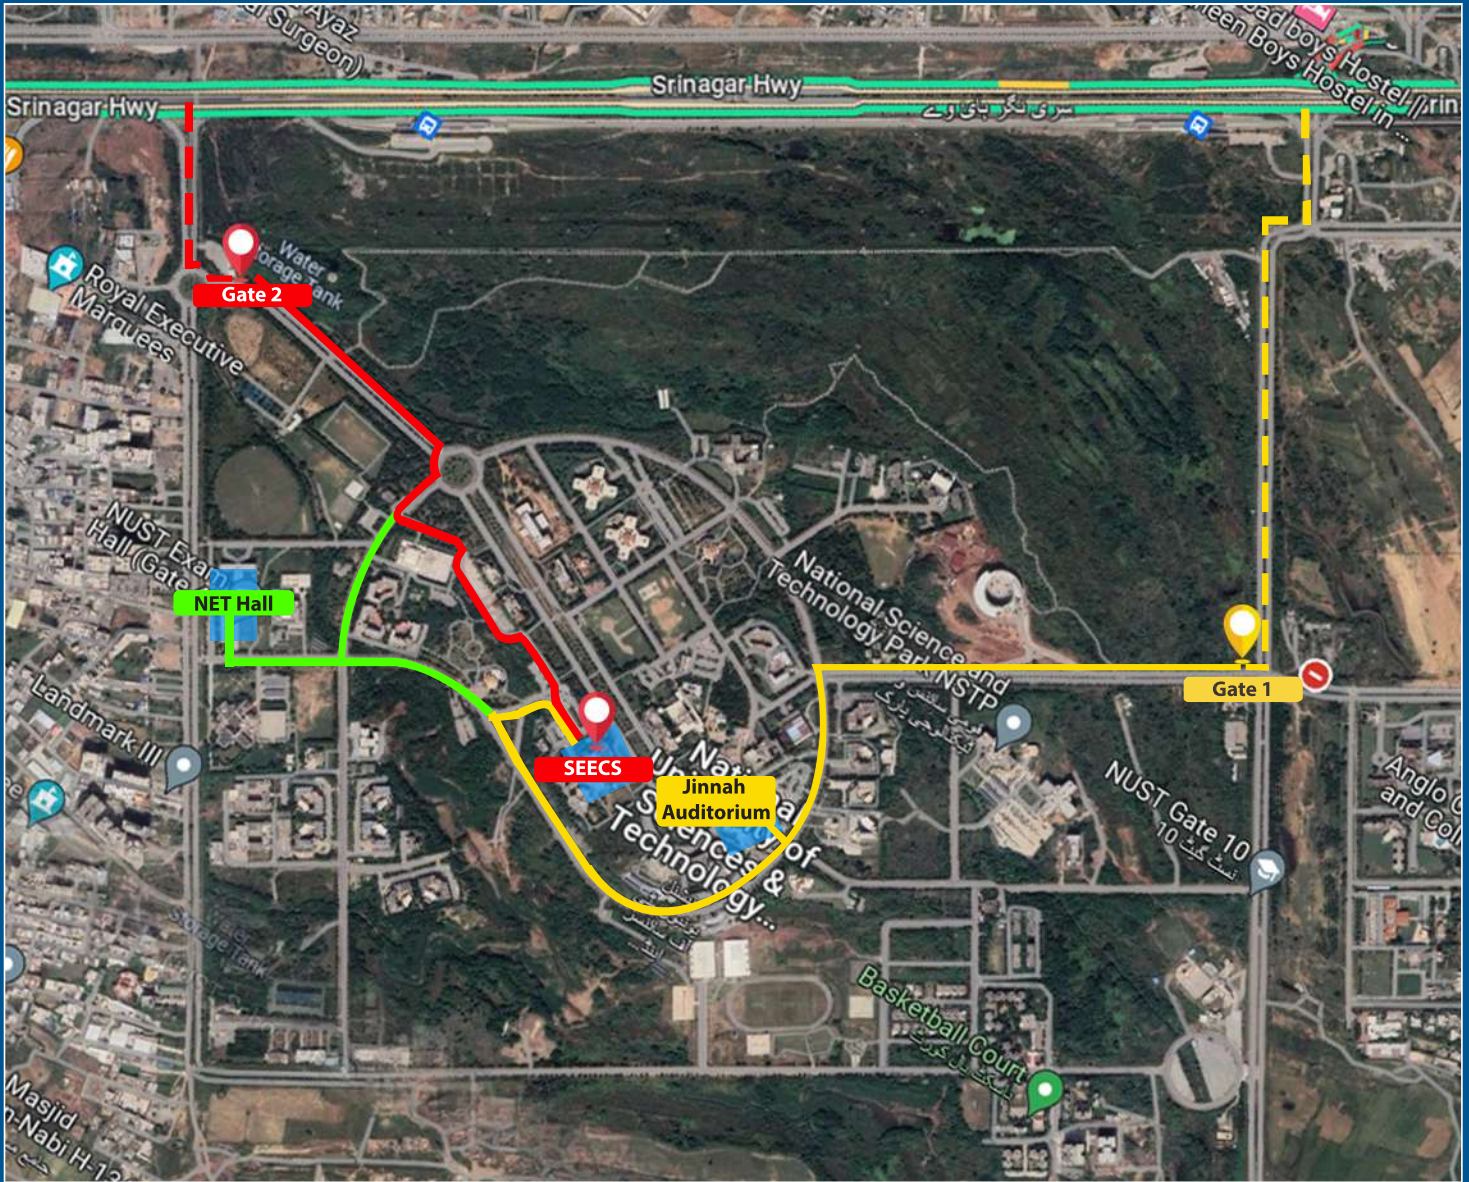

## NUST-SEECS, Sector H-12, Islamabad.

**Reporting time for students:** 8:30 AM at NET Hall

**Entry routes for parents and students:** Gate 1 and Gate 2

Contact: 051 9085-2400

**SEECS:** <https://maps.app.goo.gl/gTK5DMag7qc4QV4q7>

**Jinnah Auditorium:** <https://maps.app.goo.gl/DiM4wFBcqzG6tcU56>